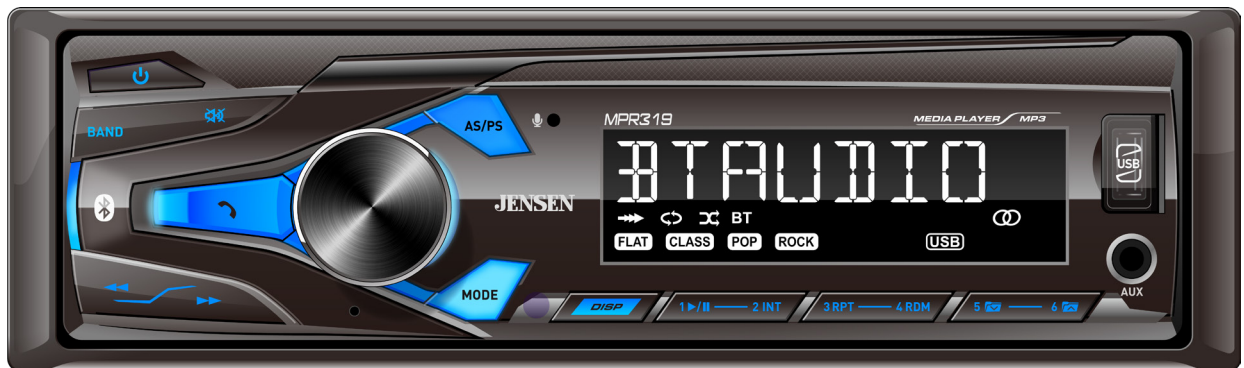

# JENSEN®

## MPR319

DIGITAL MEDIA RECEIVER  
MECHLESS

 Bluetooth®

### FEATURES:

- 120 Watts (30 Watts x 4)
- Built-in Bluetooth® for hands-free calling, audio streaming, and player control. Built-in microphone.
- Front panel USB Input
- Front panel 3.5mm input
- 7 Character LCD
- MP3 playback
- 2 Pair of RCA preamp outputs (Front/Rear)
- 2 Band tone control (Bass/Treble)
- 4 Preset EQ curves (Classic, Rock, Pop, Flat)
- AM/FM Receiver with 30 Station presets (18FM/12AM)
- Wireless remote control